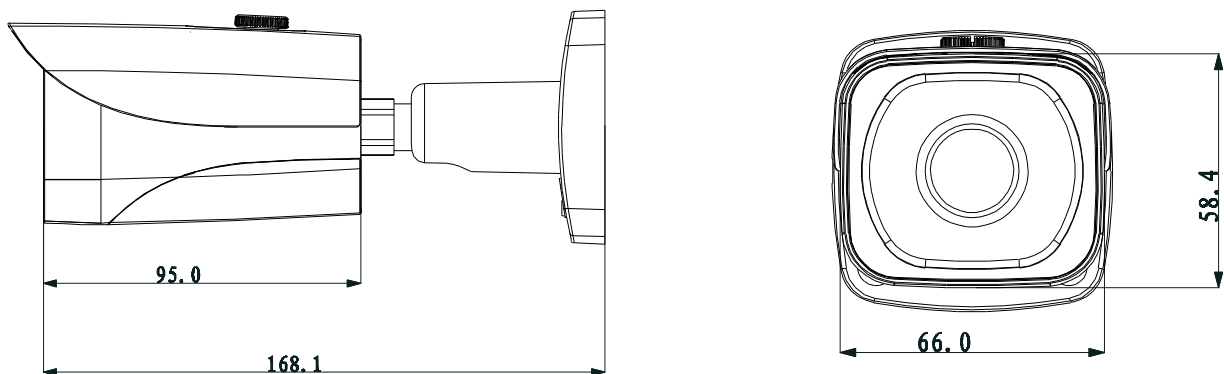

## Technical Specifications

<b>Model</b>	<b>DH-IPC-HFW4300E</b>	
<b>Camera</b>		
Image Sensor	1/3" 3Megapixel progressive scan CMOS	
Effective Pixels	2052(H)x1536(V)	
Scanning System	Progressive	
Electronic Shutter Speed	Auto/Manual, 1/3(4)~1/10000s	
Min. Illumination	0.01Lux/F1.2 (Color), 0.005Lux/F1.2(B/W);0Lux/F1.2(IR on)	
S/N Ratio	More than 50dB	
Video Output	N/A	
<b>Camera Features</b>		
Max. IR LEDs Length	30m	
Day/Night	Auto(ICR)/Color/B/W	
Backlight Compensation	BLC / HLC / DWDR	
White Balance	Auto/Manual	
Gain Control	Auto/Manual	
Noise Reduction	3D	
Privacy Masking	Up to 4 areas	
<b>Lens</b>		
Focal Length	3.6mm (6mm,8mm optional)	
Max Aperture	F1.6	
Focus Control	Manual	
Angle of View	H: 87.8°(53.5°/39.5°)	
Lens Type	Fixed lens	
Mount Type	Board-in Type	
<b>Video</b>		
Compression	H.264/ MJPEG	
Resolution	3.0M(2048×1536)/1080P(1920×1080) / 720P(1280×720) / D1(704×576/704×480) / CIF(352×288/352×240)	
Frame Rate	Main Stream	3M(1~20fps)/1080P/720P(1 ~ 25/30fps)
	Sub Stream	D1/CIF(1 ~ 25/30fps)
Bit Rate	H.264: 32K ~ 8192Kbps	
<b>Audio</b>		
Compression	N/A	
Interface	N/A	
<b>Network</b>		
Ethernet	RJ-45 (10/100Base-T)	
Wi-Fi	N/A	
Protocol	IPv4/IPv6, HTTP, HTTPS, SSL, TCP/IP, UDP, UPnP, ICMP, IGMP, SNMP, RTSP, RTP, SMTP, NTP, DHCP, DNS, PPPOE, DDNS, FTP, IP Filter, QoS, Bonjour	
ONVIF	ONVIF Profile S	
Max. User Access	20users	

## DH-IPC-HFW4300E

Smart Phone	iPhone, iPad, Android, Windows Phone
<b>Auxiliary Interface</b>	
Memory Slot	N/A
RS485	N/A
Alarm	N/A
PIR Sensor Range	N/A
<b>General</b>	
Power Supply	DC12V, PoE (802.3af)
Power Consumption	<5W
Working Environment	-20°C~+60°C, Less than 95% RH
Ingress Protection	IP66
Vandal Resistance	N/A
Dimensions	168.1mm×66mm×58.4mm
Weight	0.5kg

### Dimensions (mm)